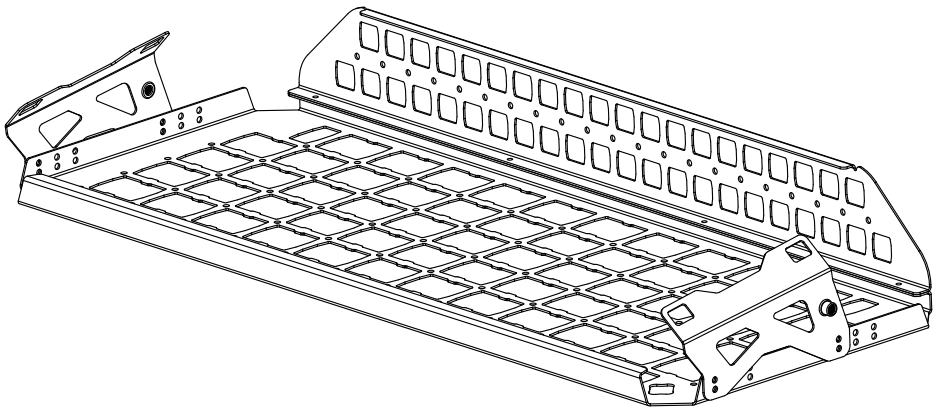

FITTING INSTRUCTIONS FOR

Standalone Rear Roof Shelf

SKU

KS0408

COMPATIBILITY

Mitsubishi Pajero Sport QE/QF

Included contents

QTY	COMPONENT	QTY	COMPONENT
1	Rear Roof Shelf	4	M5 x 12 Flanged Hex Bolt
1	Rear Fence	4	M5 Flanged Nut
2	Handle Brackets	4	M6 x 16 Flanged Hex Bolt
		4	M6 Flanged Nut

1. Place the handle brackets under the handles and reattach the handle brackets using either the factory bolts or provided M6 flanged bolts.
2. Position the shelf and attach to the handle brackets using M6 flanged bolts and nuts.
3. Once the shelf is in the desired position, tighten all bolts securely.
4. **Optional:** If you have a KAON Light Cargo Barrier installed, mount the barrier bracket to the handle bracket via the nutsert, using the thumbscrews originally provided with your barrier.
5. That's it! Your new shelf is able to hold a recommended maximum load of 10kg. It's also got twin bottle openers on each side.