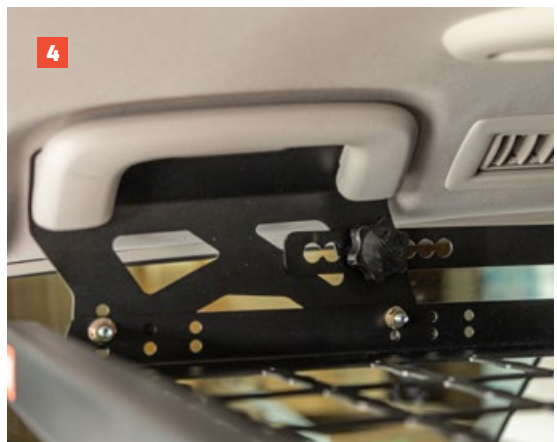

Let's get to work.

Preparation

- 1. Attach the rear fence to the shelf using M5 nuts and bolts.
- 2. Remove the rear grab handles by prying open the plastic cover and removing the handles.

Shelf Installation

1. Place the handle brackets under the handles and reattach the handle brackets using either the factory bolts or provided M6 flanged bolts.
2. Position the shelf and attach to the handle brackets using M6 flanged bolts and nuts.
3. Once the shelf is in the desired position, tighten all bolts securely.
4. **Optional:** If you have a KAON Light Cargo Barrier installed, mount the barrier bracket to the handle bracket via the nutsert, using the thumbscrews originally provided with your barrier.
5. That's it! Your new shelf is able to hold a recommended maximum load of 10kg. It's also got twin bottle openers on each side.