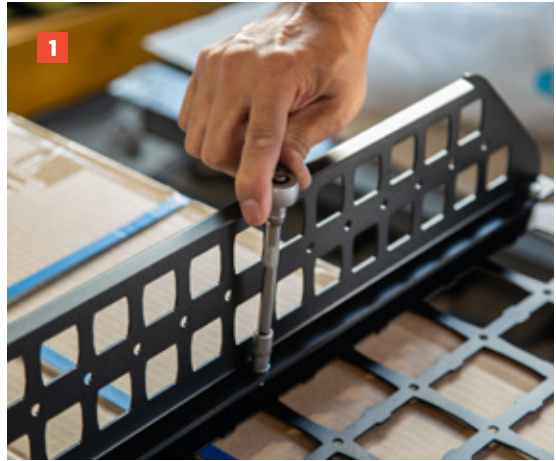

Let's get to work.

Preparation

1. Attach the rear fence to the shelf using M5 nuts and bolts.
2. Remove the rear grab handles by prying off the plastic cover and removing the bolts with a 8mm socket.

Shelf Installation

1. Place the handle brackets under the handles and reattach the handle brackets using M6 flanged bolts.
2. Position the shelf and attach to the handle brackets using M6 flanged bolts and nuts.
3. Once the shelf is in the desired position, tighten all bolts securely.
4. That's it! Your new shelf is able to hold a recommended maximum load of 10kg. It also has some handy hooks to hang bags, and twin bottle openers on each side.