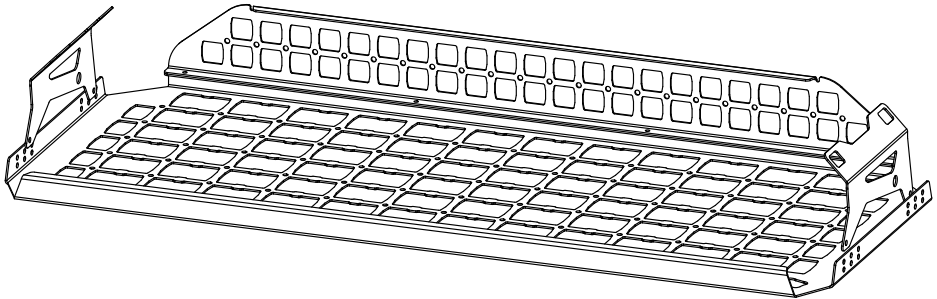

FITTING INSTRUCTIONS FOR

Standalone Rear Roof Shelf

PART NUMBER

KS0355

COMPATIBILITY

Mitsubishi Pajero NX (With Sunroof)

Included contents

QTY	COMPONENT	QTY	COMPONENT
1	Rear Roof Shelf	4	M5 x 12 Flanged Hex Bolts
1	Rear Fence	4	M5 Flanged Nuts
2	Handle Brackets	4	M6 x 16 Flanged Bolts
		4	M6 Flanged Nuts

1. Place the handle brackets under the handles and reattach the handle brackets using M6 flanged bolts.
2. Position the shelf and attach to the handle brackets using M6 flanged bolts and nuts.
3. Once the shelf is in the desired position, tighten all bolts securely.
4. That's it! Your new shelf is able to hold a recommended maximum load of 10kg. It also has some handy hooks to hang bags, and twin bottle openers on each side.