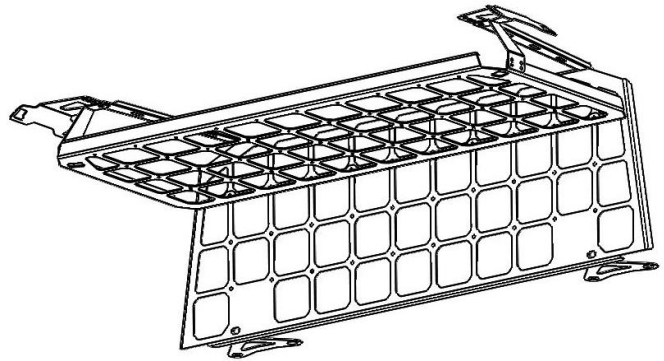

Part Number:	KS0183
Product Description:	SOFT LUGGAGE BARRIER SHELF
Suited to Vehicle/s:	NISSAN GU PATROL Y62

<b>NOTICE</b>	PLEASE NOTE THIS BARRIER SHELF IS DESIGNED FOR SOFT LUGGAGE FOR USE DURING OFF ROAD ACTIVITIES
---------------	--

## Contents

- 1 off Soft Luggage Shelf Barrier
- 2 off Shelf Brackets
- 8 off M6x16mm Flanged Bolts
- 8 off M6 Flanged Nuts